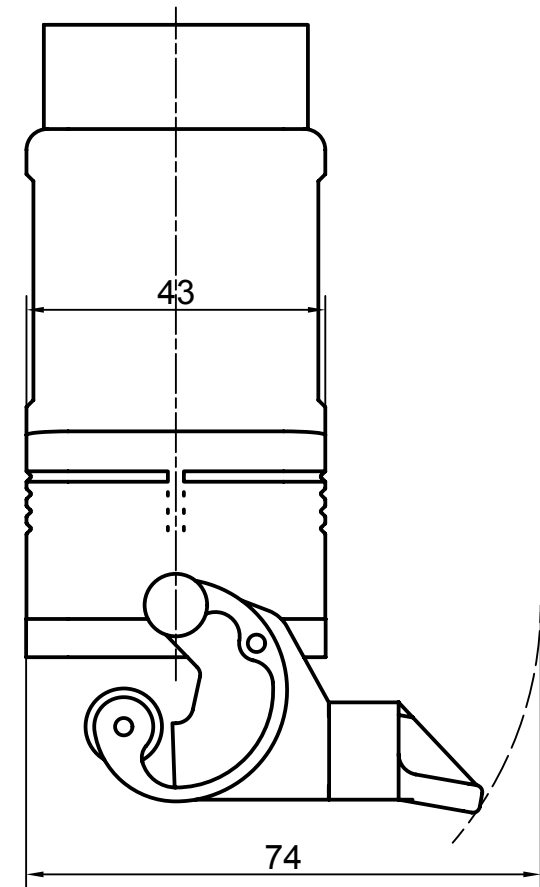

Diritti riservati

All rights reserved

Date 14.12.2006	CMAV 03 LG21		Scale
Sign.	hood top entry with 1 lev. PG21 ins.		1:1