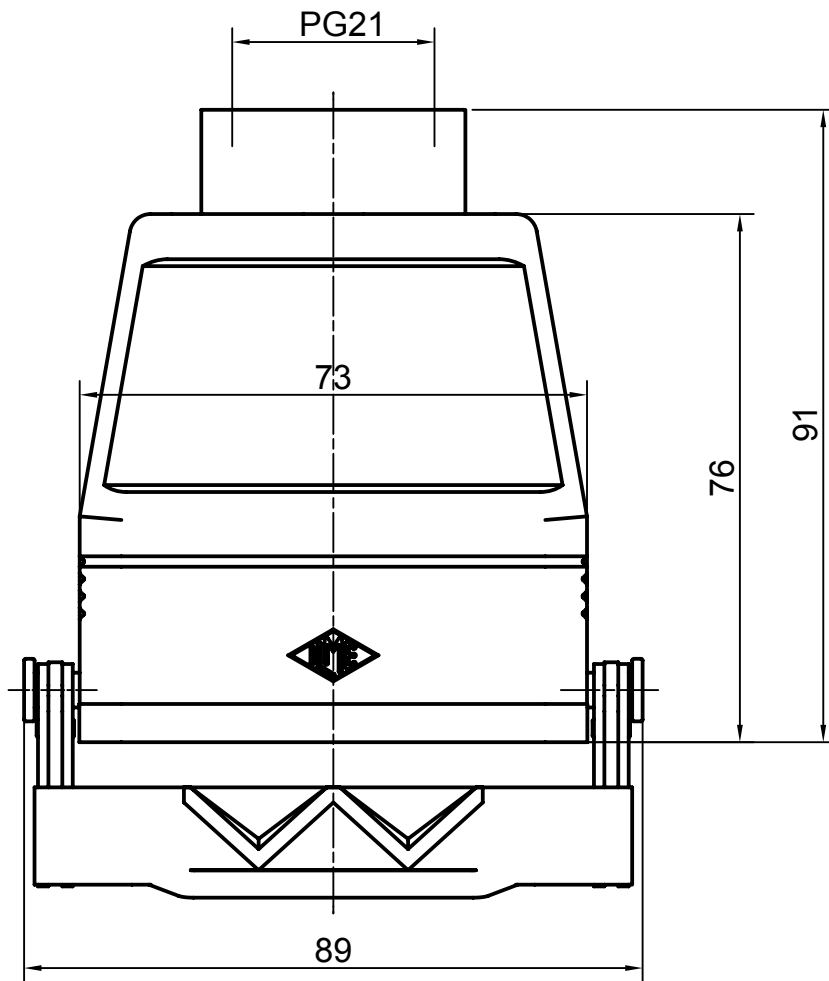

Diritti riservati

All rights reserved

Date 14.12.2006	CMAV 03 LG21		Scale
Sign.	hood top entry with 1 lev. PG21 ins.		1:1